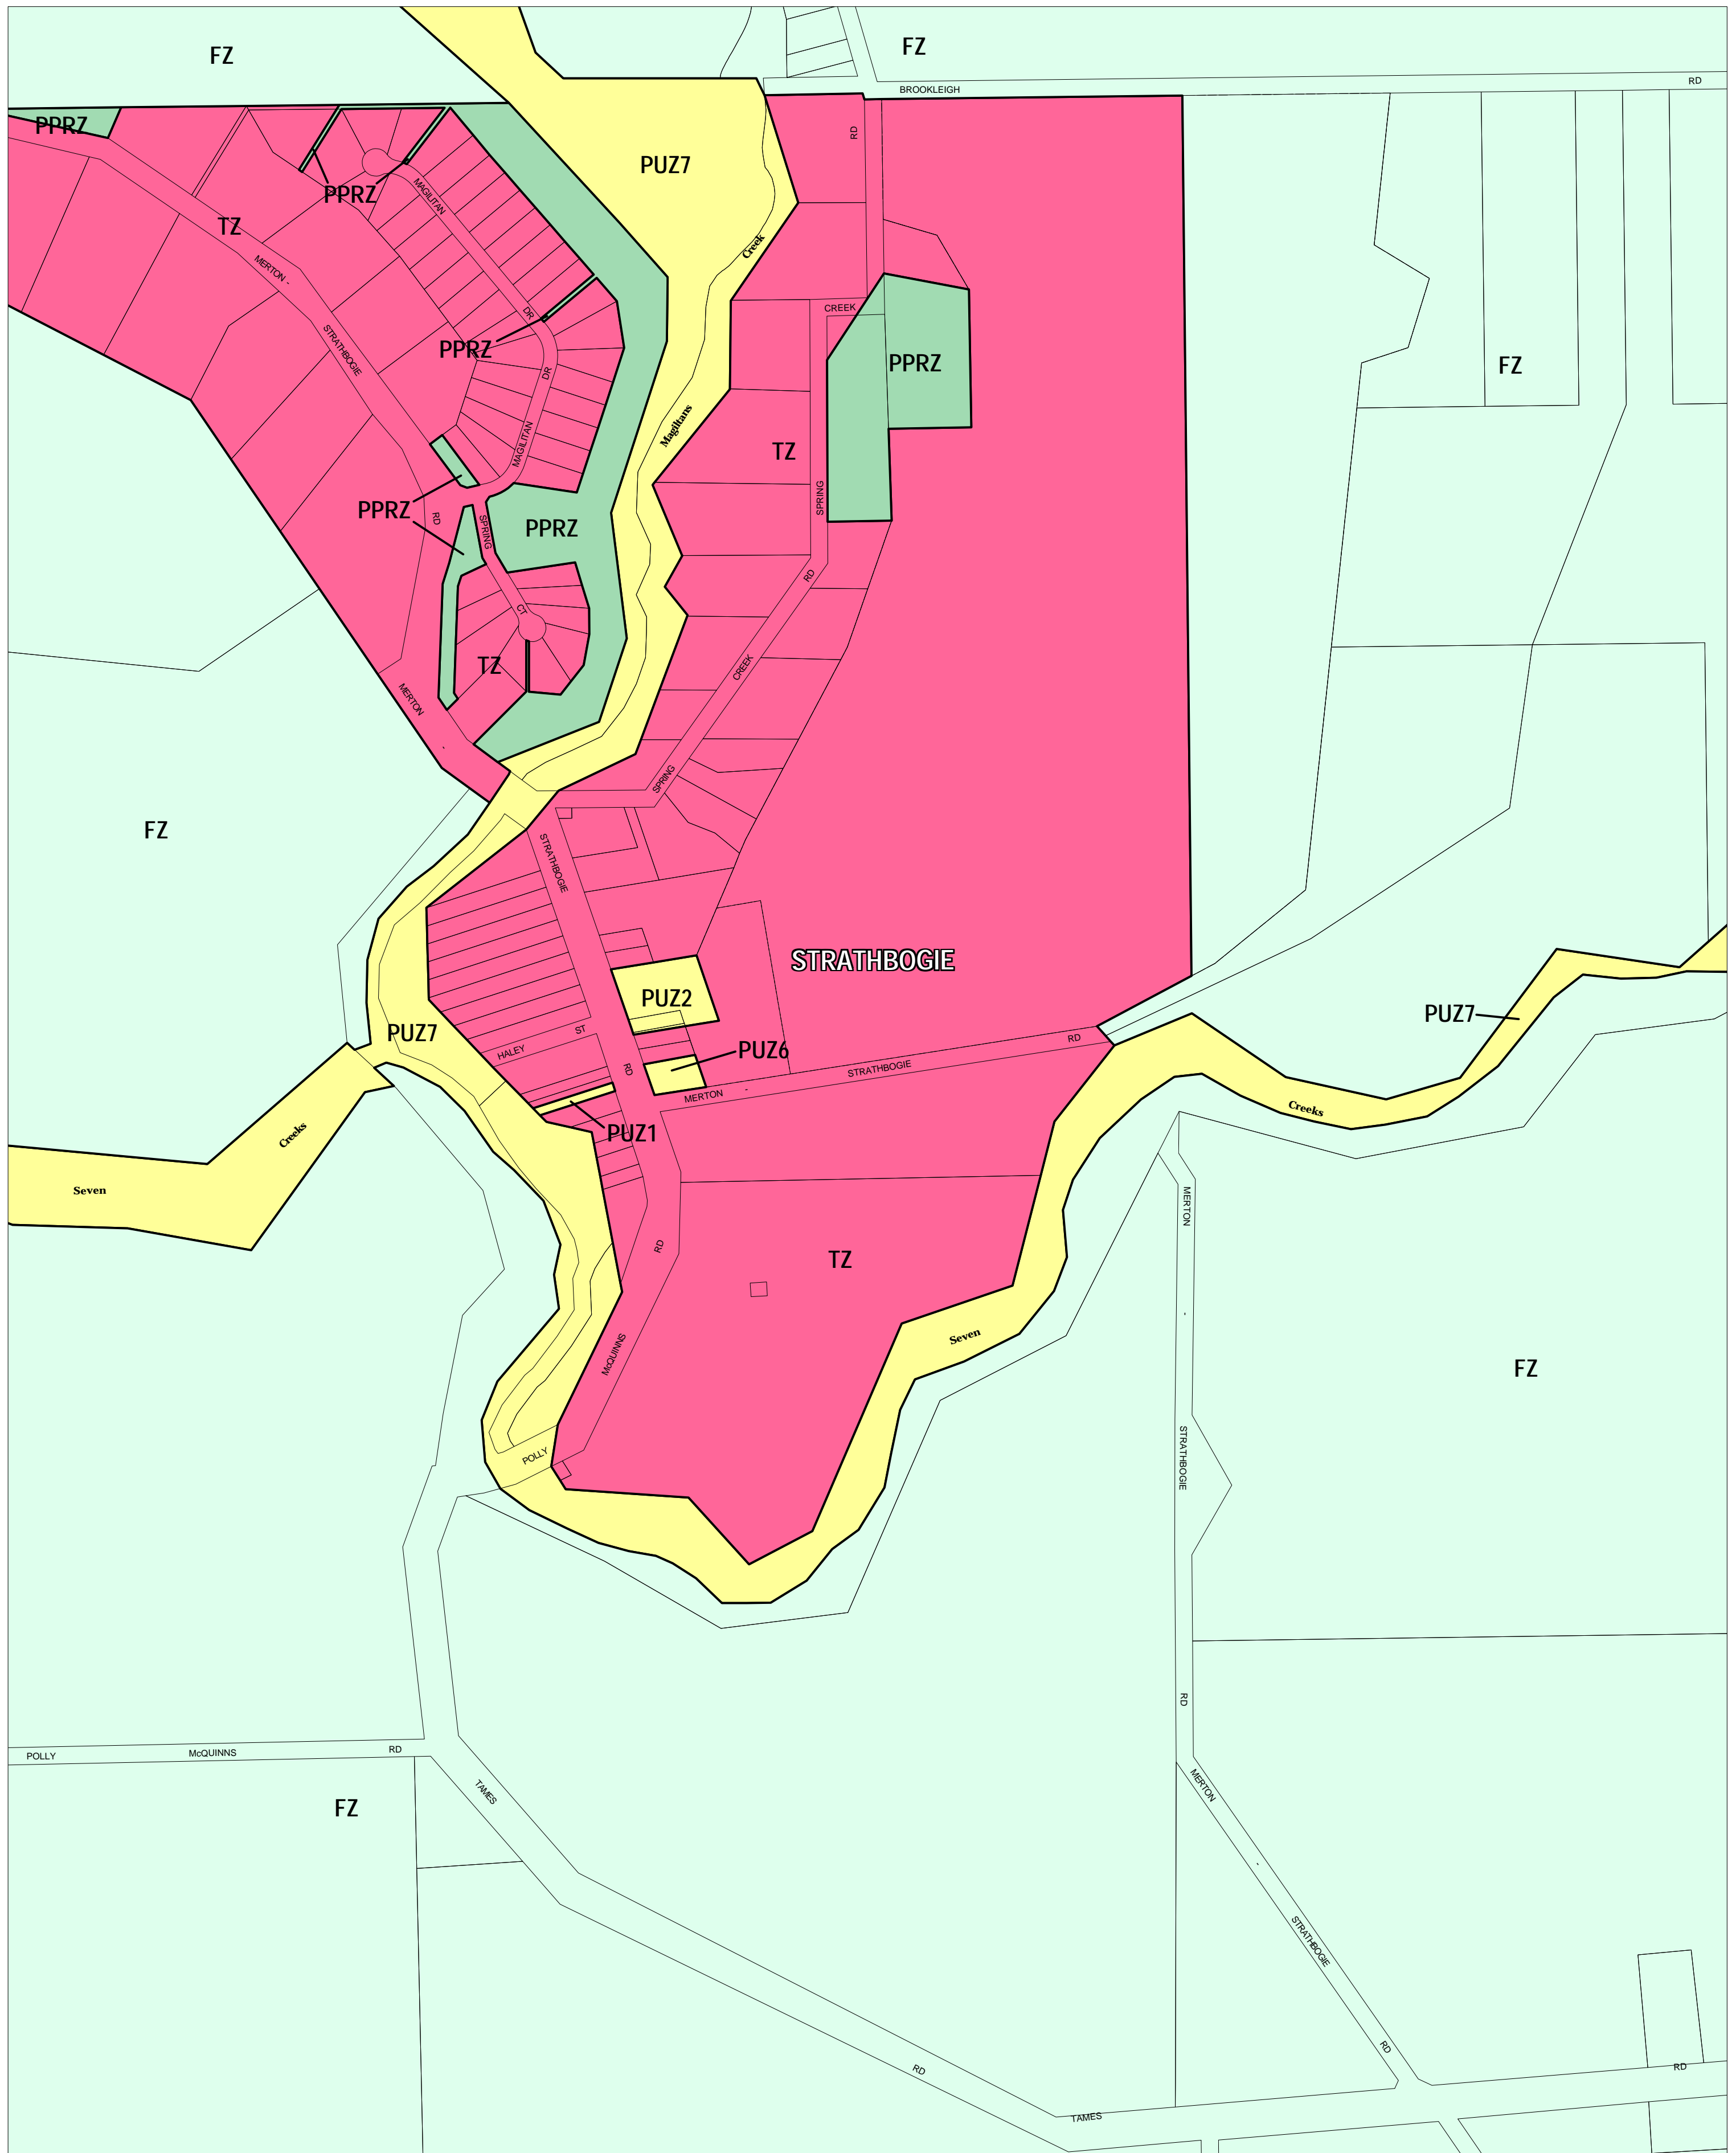

# STRATHBOGIE PLANNING SCHEME - LOCAL PROVISION

This publication is copyright. No part may be reproduced by any process except in accordance with the provisions of the Copyright Act. © State of Victoria.  
 This map should be read in conjunction with additional Planning Overlay Maps (if applicable) as indicated on the INDEX TO MAPS.

Public Land	
PPRZ	Public Park And Recreation Zone
PUZ2	Public Use Zone Education
PUZ6	Public Use Zone Local Government
PUZ7	Public Use Zone Other Public Use
PUZ1	Public Use Zone Service And Utility
Residential	
TZ	Township Zone
Rural	
FZ	Farming Zone

THIS MAP INCORPORATES APPROVED ZONES AS AT: 04/05/2006 AMENDMENT C35

Printed: 10/5/2006