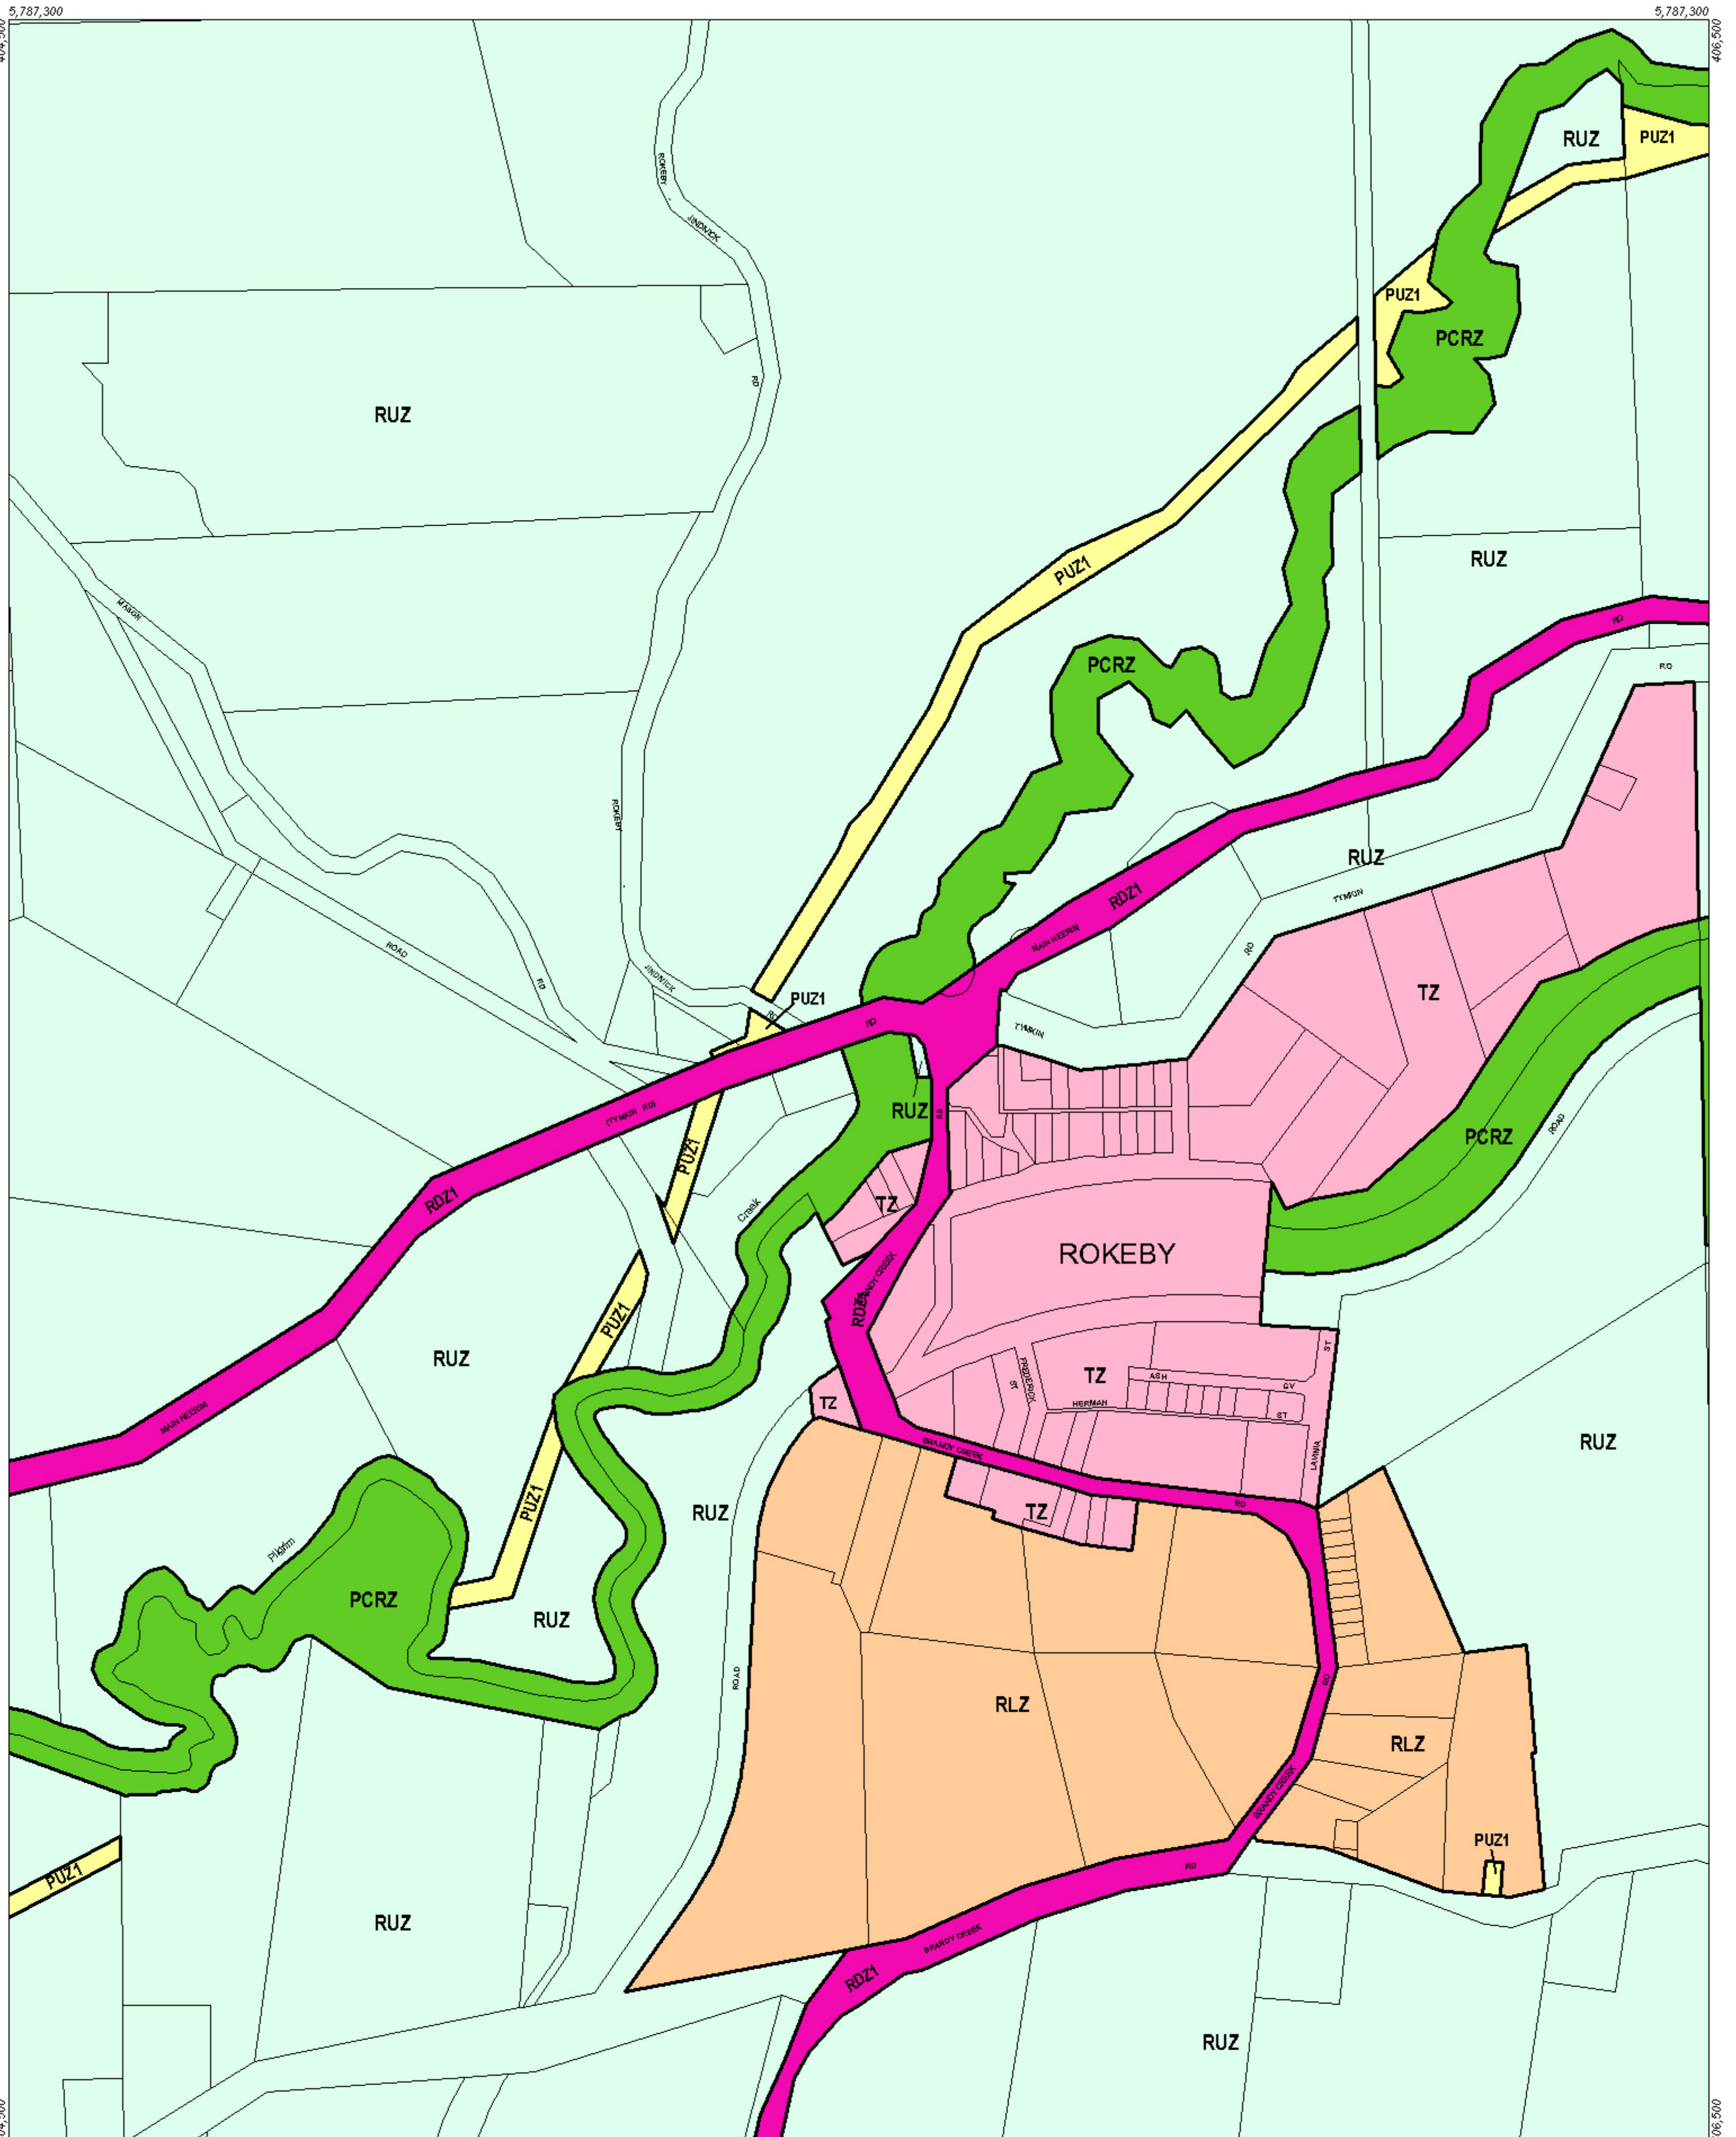

BAW BAW PLANNING SCHEME - LOCAL PROVISION

This publication is copyright. No part may be reproduced by any process except in accordance with the provisions of the Copyright Act 1968 of Victoria. This map should be read in conjunction with additional Planning Overlay Maps (if applicable) as indicated on the INDEX TO MAPS.

Public Land	
	Public Conservation and Resource Zone
	Public Use Zone Service and Utility
	Road Zone Category 1
Residential	
	Township Zone
Rural	
	Rural Living Zone
	Rural Zone

THIS MAP INCORPORATES APPROVED ZONES AS AT: 18-11-1999 Amendment C6
Printed: 17/11/1999