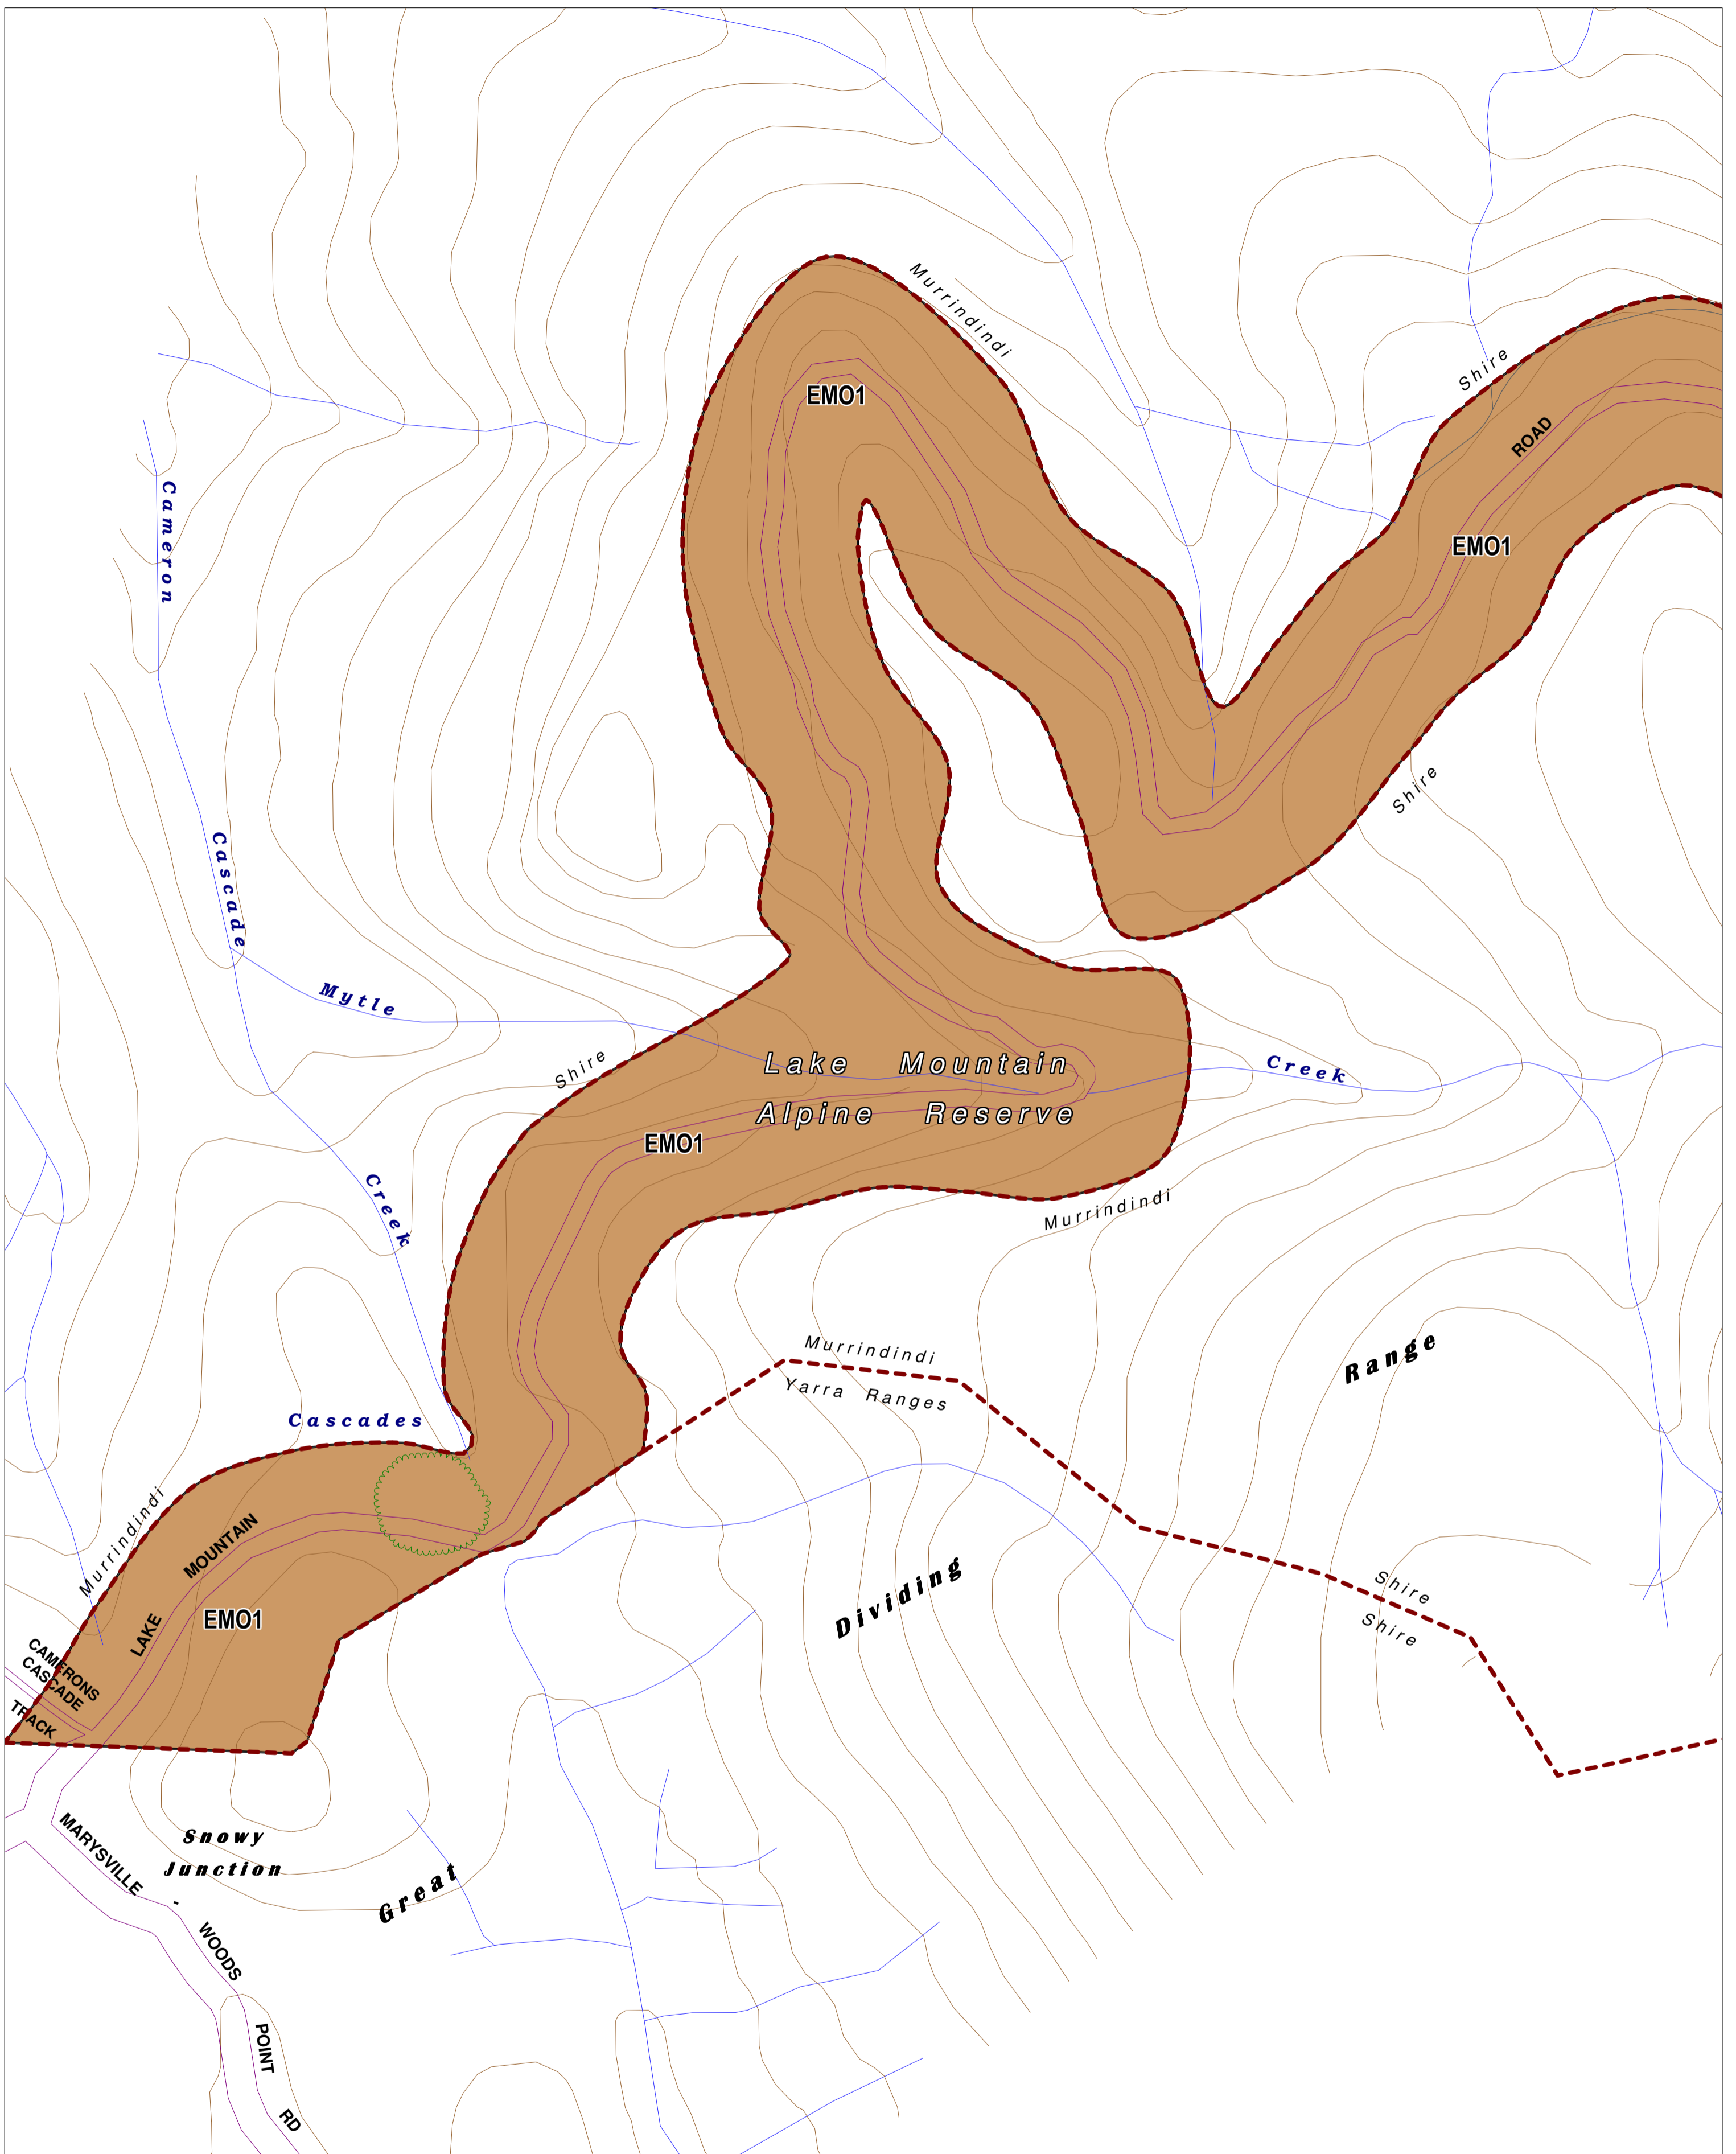

ALPINE RESORTS PLANNING SCHEME - LOCAL PROVISION

Overlays

EMO1 Erosion Management Overlay - Schedule 1

Printed: 21/5/2013

AMENDMENT C9