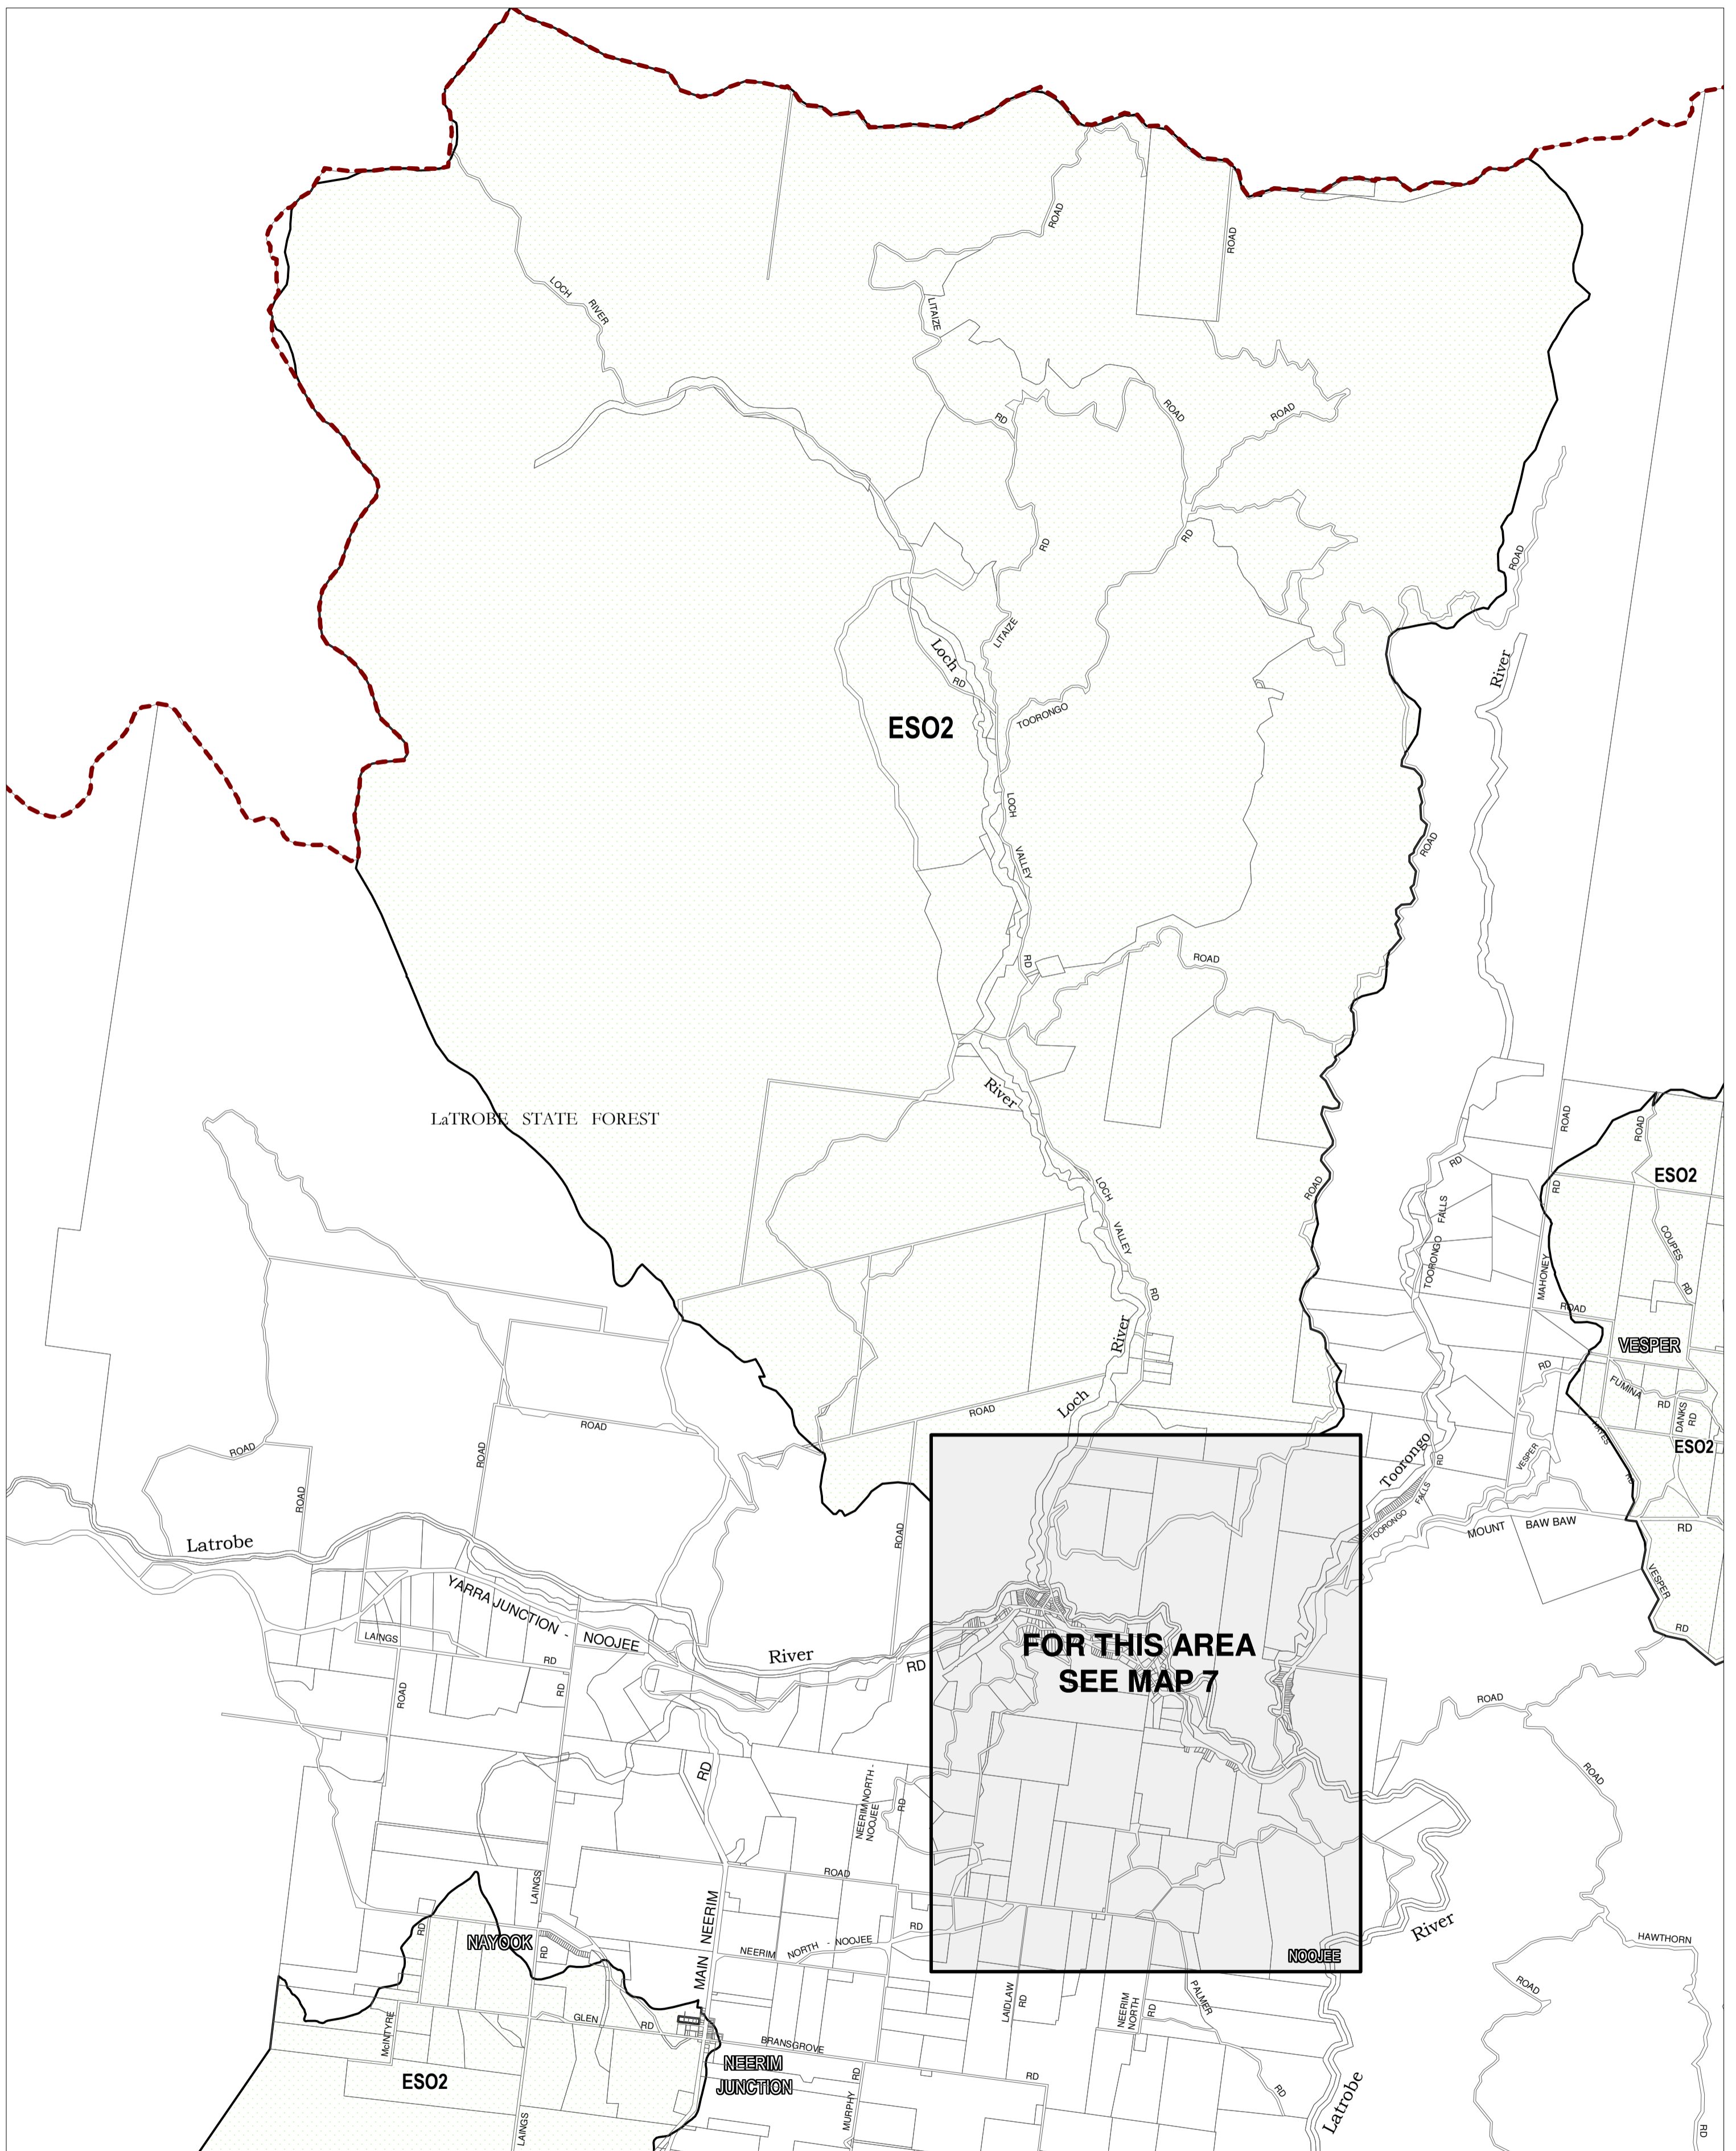

BAW BAW PLANNING SCHEME - LOCAL PROVISION

Overlays

- ESO2 Environmental Significance Overlay - Schedule 2

AUSTRALIAN MAP GRID ZONE 55

INDEX TO ADJOINING METRIC SERIES MAP

Printed: 21/11/2014

AMENDMENT C104 PART 1