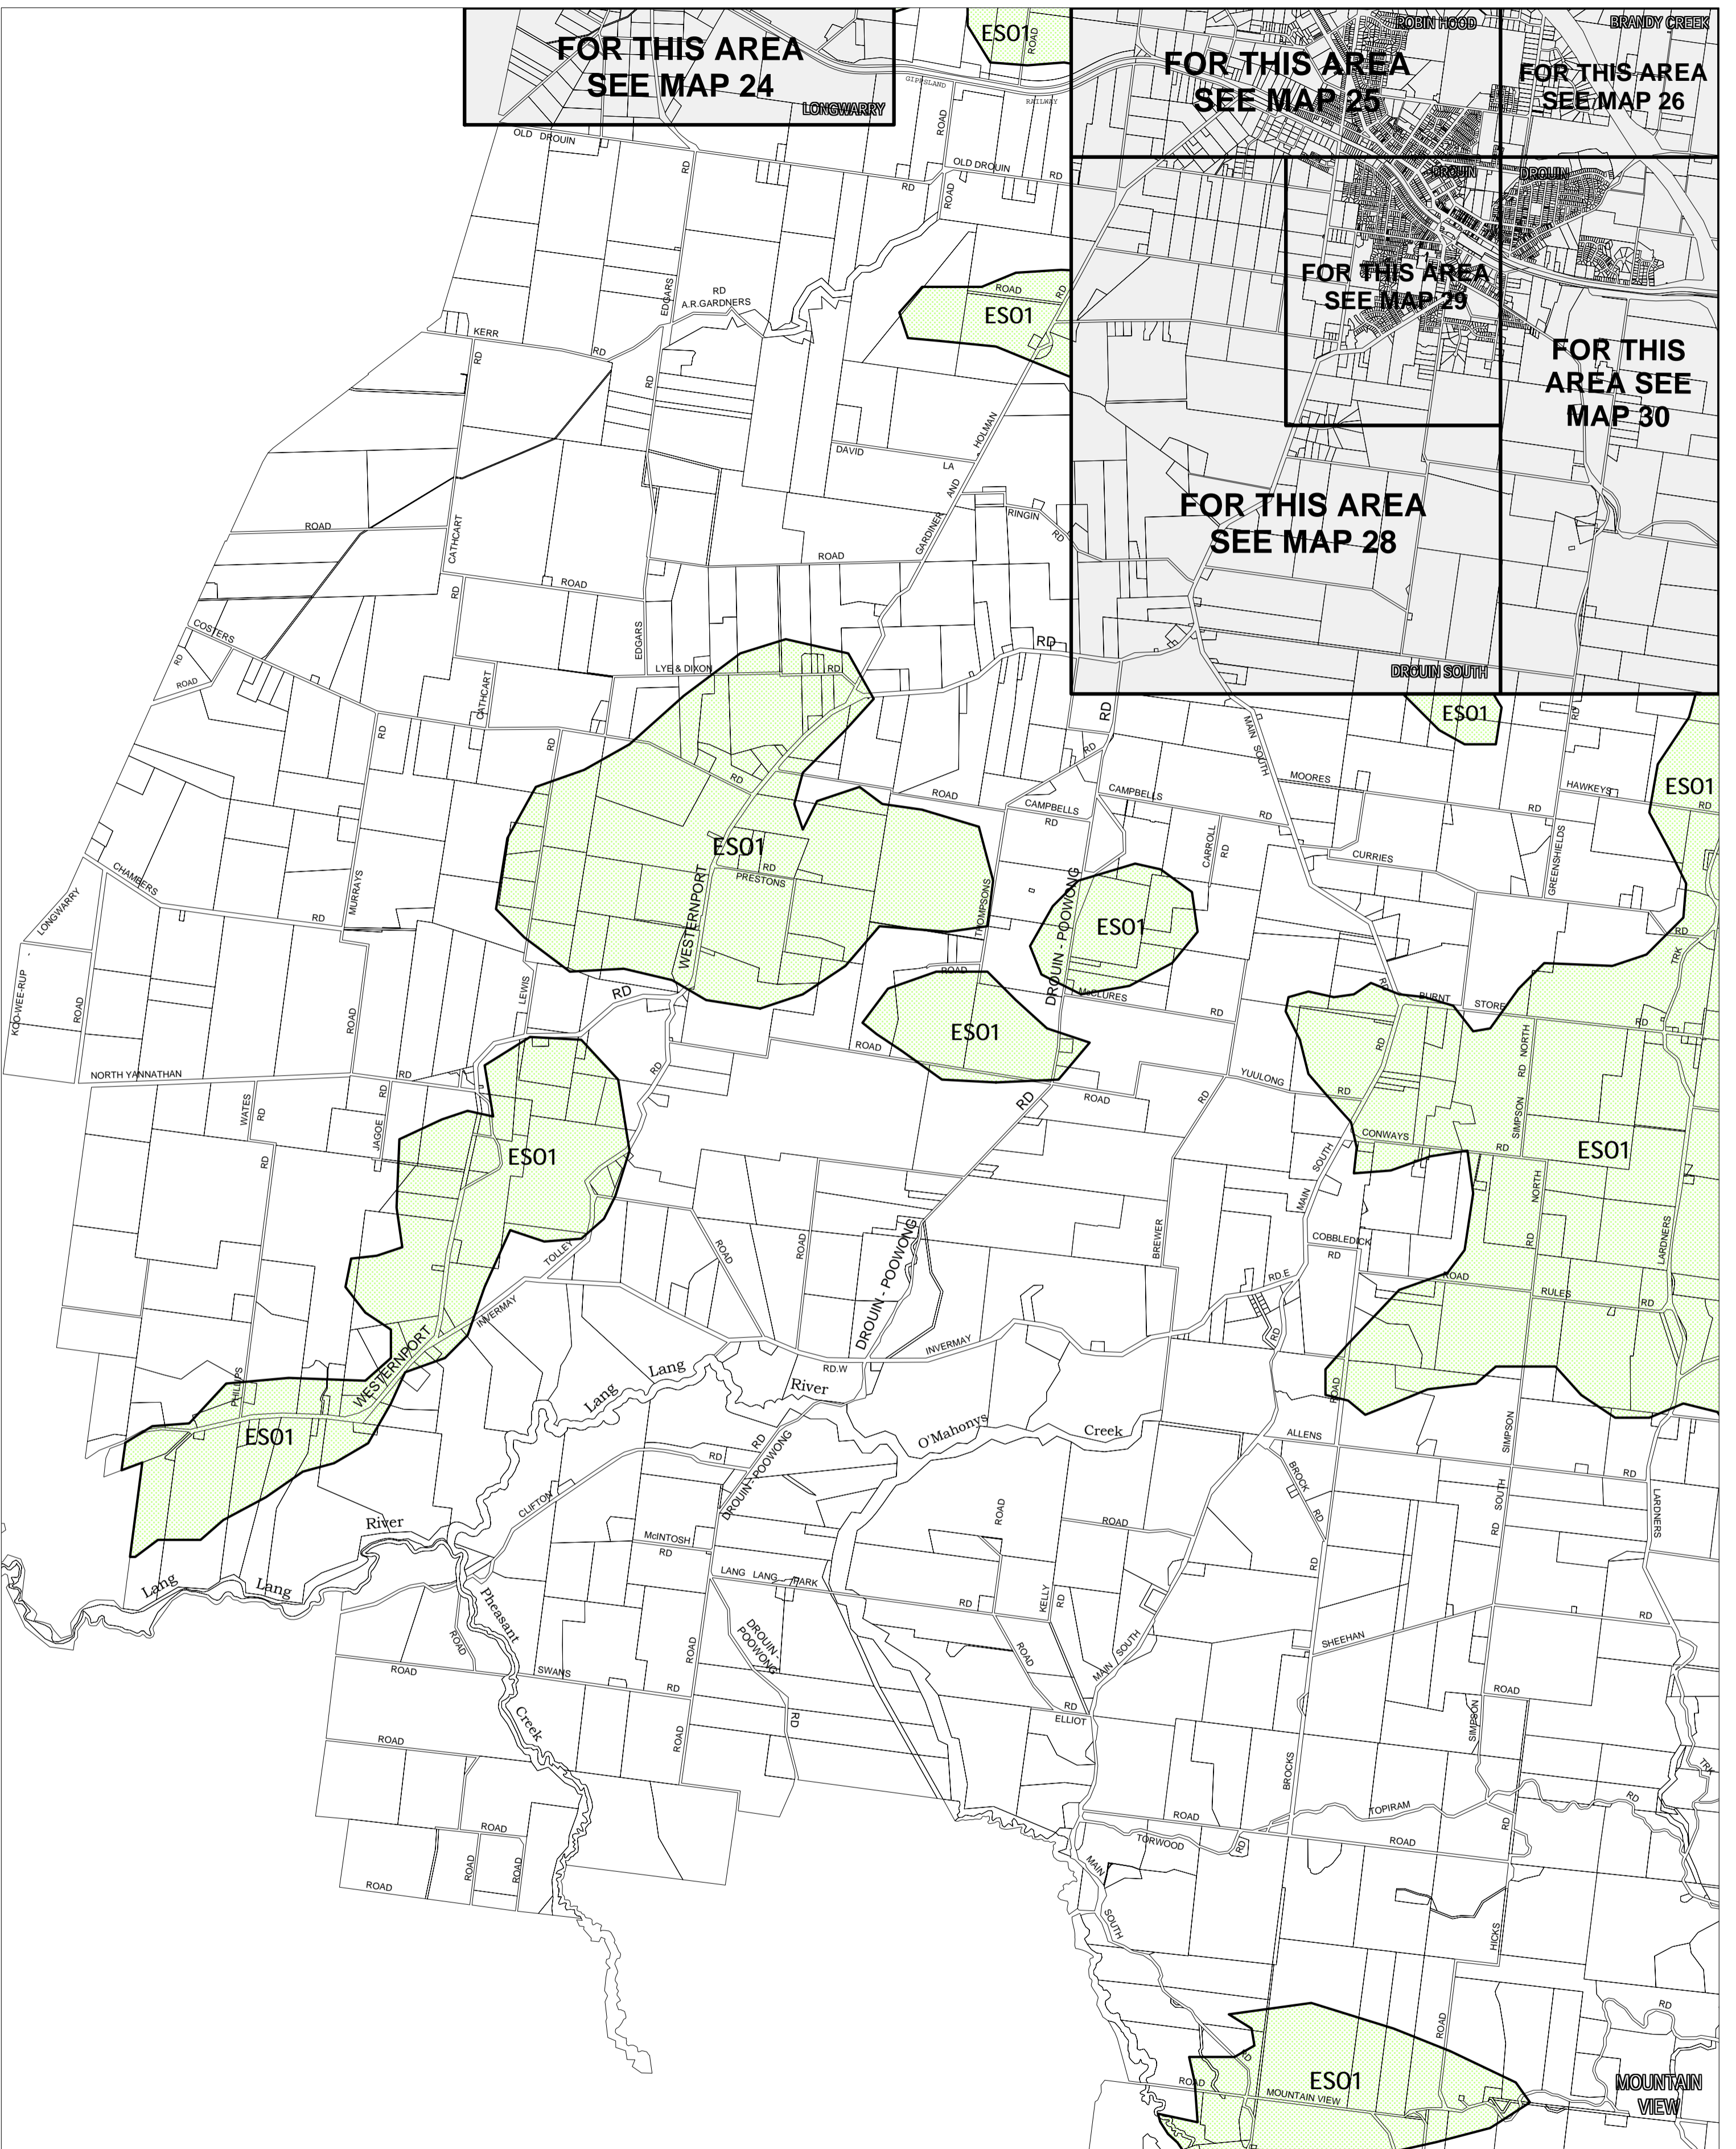

BAW BAW PLANNING SCHEME - LOCAL PROVISION

Overlays

- ES01 Environmental Significance Overlay - Schedule 1

Printed: 27/11/2007

AMENDMENT C17